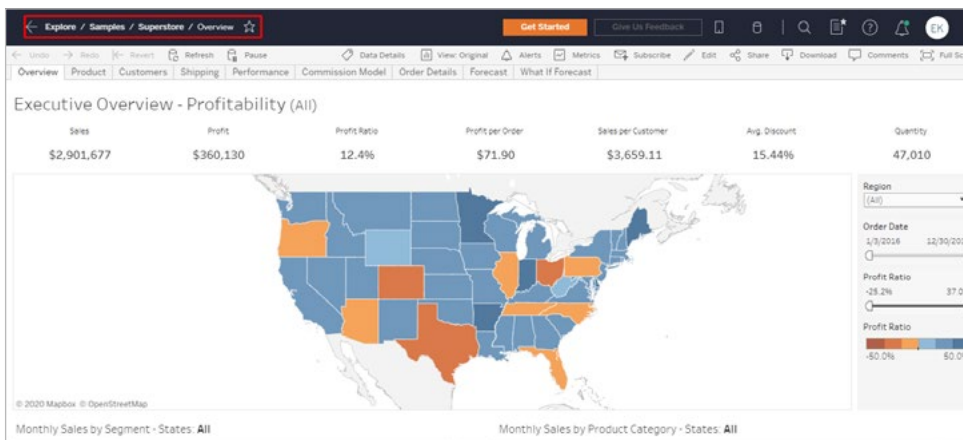

## Tableau

Tableau is an industry-leading platform for data visualization and analytics. Figure 1 shows a Tableau sheet.

Figure 1: Tableau Sheet

## Integration of Tableau with YourDataConnect

YourData Connect has developed a solution to import site, project, workbook, dashboard, sheet, and field metadata from Tableau while maintaining the hierarchy between objects (see Figure 2)