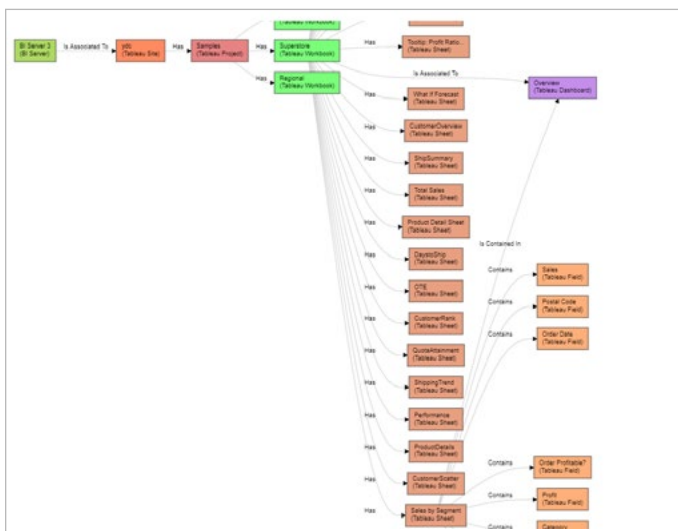

# Integration with Tableau

YourDataConnect has developed a solution to ingest metadata from Tableau.

## Tableau

Tableau is an industry-leading platform for data visualization and analytics. Figure 1 shows a Tableau sheet.

Figure 1: Tableau Sheet

## Integration of Tableau with YourDataConnect

YourData Connect has developed a solution to import site, project, workbook, dashboard, sheet, and field metadata from Tableau while maintaining the hierarchy between objects (see Figure 2)

Figure 2: End-to-end traceability of Tableau in YourDataConnect

 To learn more about this solution, please request a demo by contacting [info@yourdataconnect.com](mailto:info@yourdataconnect.com) or visit our website at [yourdataconnect.com](http://yourdataconnect.com).