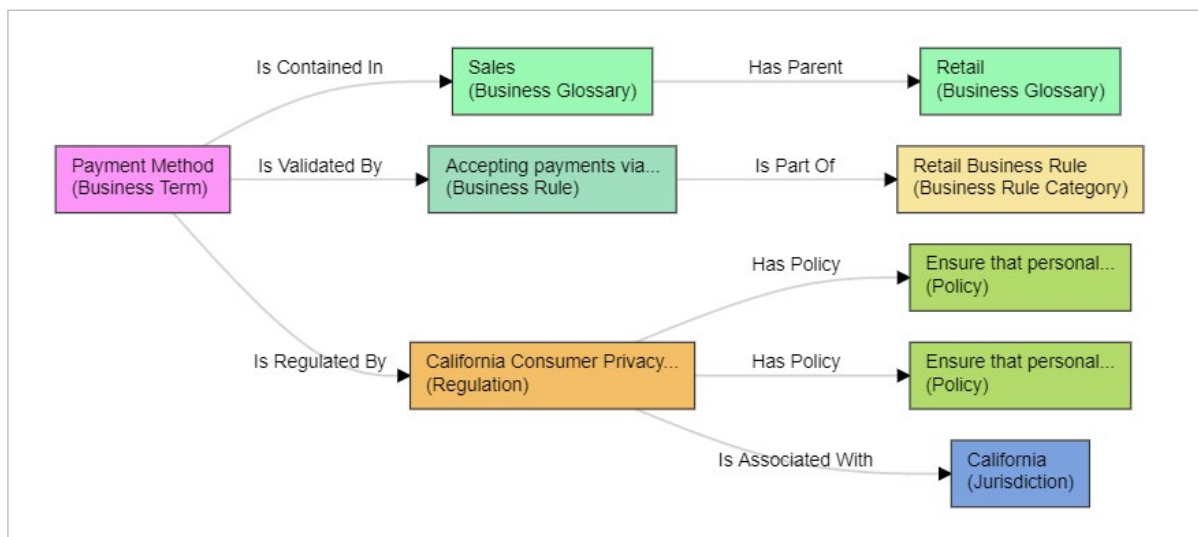

Accelerator for Retail

YourDataConnect has created a data governance accelerator to support data governance within the retail industry.

The Retail Accelerator includes sample glossaries, business terms, business rules, policies, and data governance operating models commonly used within the retail industry.

What is included within the YourDataConnect data governance operating model?

- Extensive glossary terms
- Policies
- Business rules
- End-to-end traceability

Figure 1 shows the end-to-end traceability from a business term to business rules, glossary, regulation, and policy in YourDataConnect.

Figure 1: End-to-end traceability in YourDataConnect

To learn more about this solution, please request a demo by contacting info@yourdataconnect.com or visit our website at yourdataconnect.com.