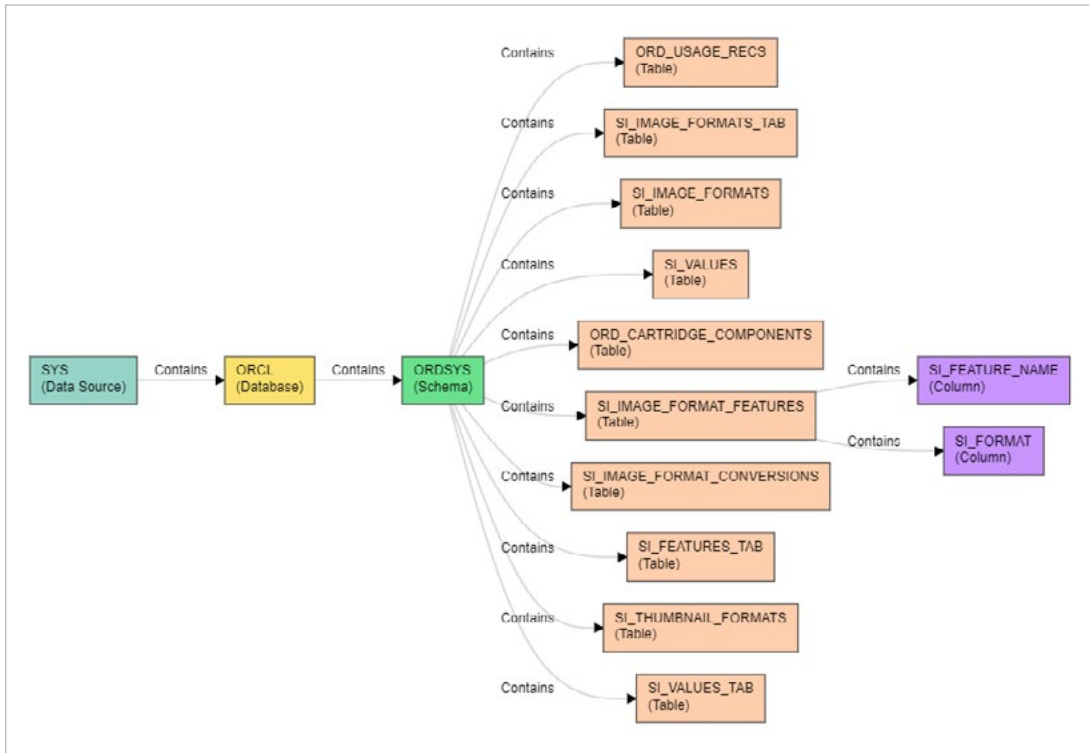

Integration with Oracle Database

YourDataConnect has developed a solution to transfer metadata between Oracle Database and YourDataConnect.

Oracle Database

Oracle Database (commonly referred to as Oracle RDBMS or simply as Oracle) is a multi-model database management system produced and marketed by Oracle Corporation. It is a database commonly used for running online transaction processing (OLTP), data warehousing (DW), and mixed (OLTP & DW) database workloads. Figure 1 shows the database, schema, and table in Oracle.

Figure 1: Database, schema, and table in Oracle.

Figure 2 shows the columns in Oracle.

Figure 2: Column in Oracle.

Integration of Oracle with YourDataConnect

YourDataConnect has developed a solution to import database, schema, table, and column metadata from Oracle into YourDataConnect while maintaining the hierarchy between the Oracle objects in YourDataConnect (see Figure 3).

Figure 3: End-to-end traceability of oracle in YourDataConnect

To learn more about this solution, please request a demo by contacting info@yourdataconnect.com or visit our website at yourdataconnect.com.