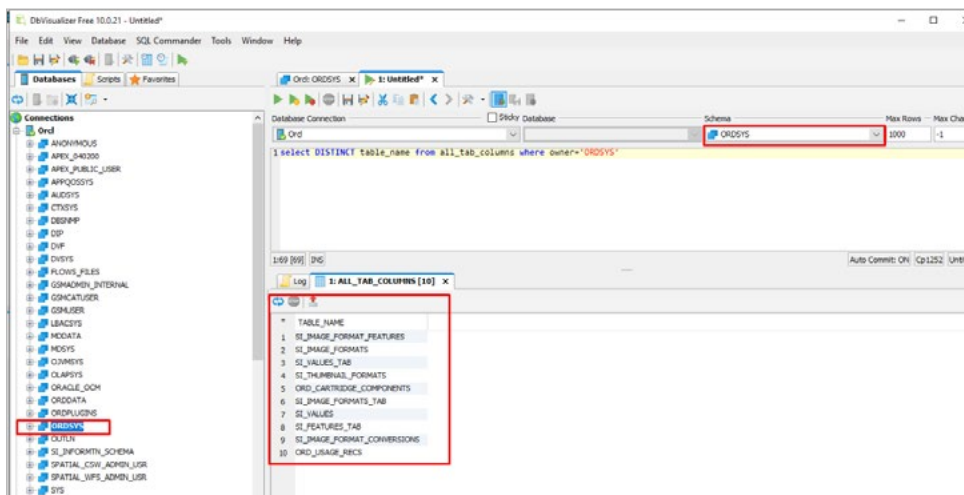

Integration with Oracle Database

YourDataConnect has developed a solution to transfer metadata between Oracle Database and YourDataConnect.

Oracle Database

Oracle Database (commonly referred to as Oracle RDBMS or simply as Oracle) is a multi-model database management system produced and marketed by Oracle Corporation. It is a database commonly used for running online transaction processing (OLTP), data warehousing (DW), and mixed (OLTP & DW) database workloads. Figure 1 shows the database, schema, and table in Oracle.

Figure 1: Database, schema, and table in Oracle.

Figure 2 shows the columns in Oracle.

Figure 2: Column in Oracle.

Integration of Oracle with YourDataConnect

YourDataConnect has developed a solution to import database, schema, table, and column metadata from Oracle into YourDataConnect while maintaining the hierarchy between the Oracle objects in YourDataConnect (see Figure 3).