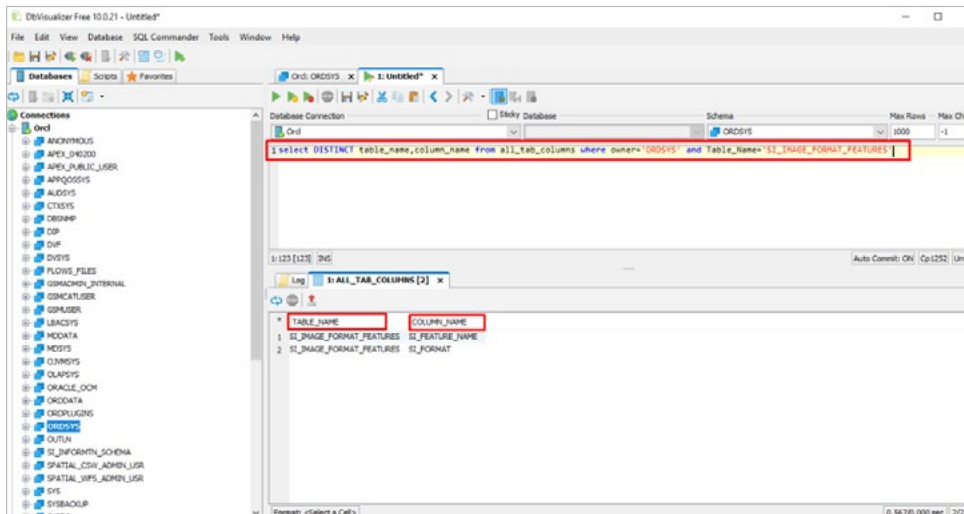

Figure 1: Database, schema, and table in Oracle.

Figure 2 shows the columns in Oracle.

Figure 2: Column in Oracle.

Integration of Oracle with YourDataConnect

YourDataConnect has developed a solution to import database, schema, table, and column metadata from Oracle into YourDataConnect while maintaining the hierarchy between the Oracle objects in YourDataConnect (see Figure 3).